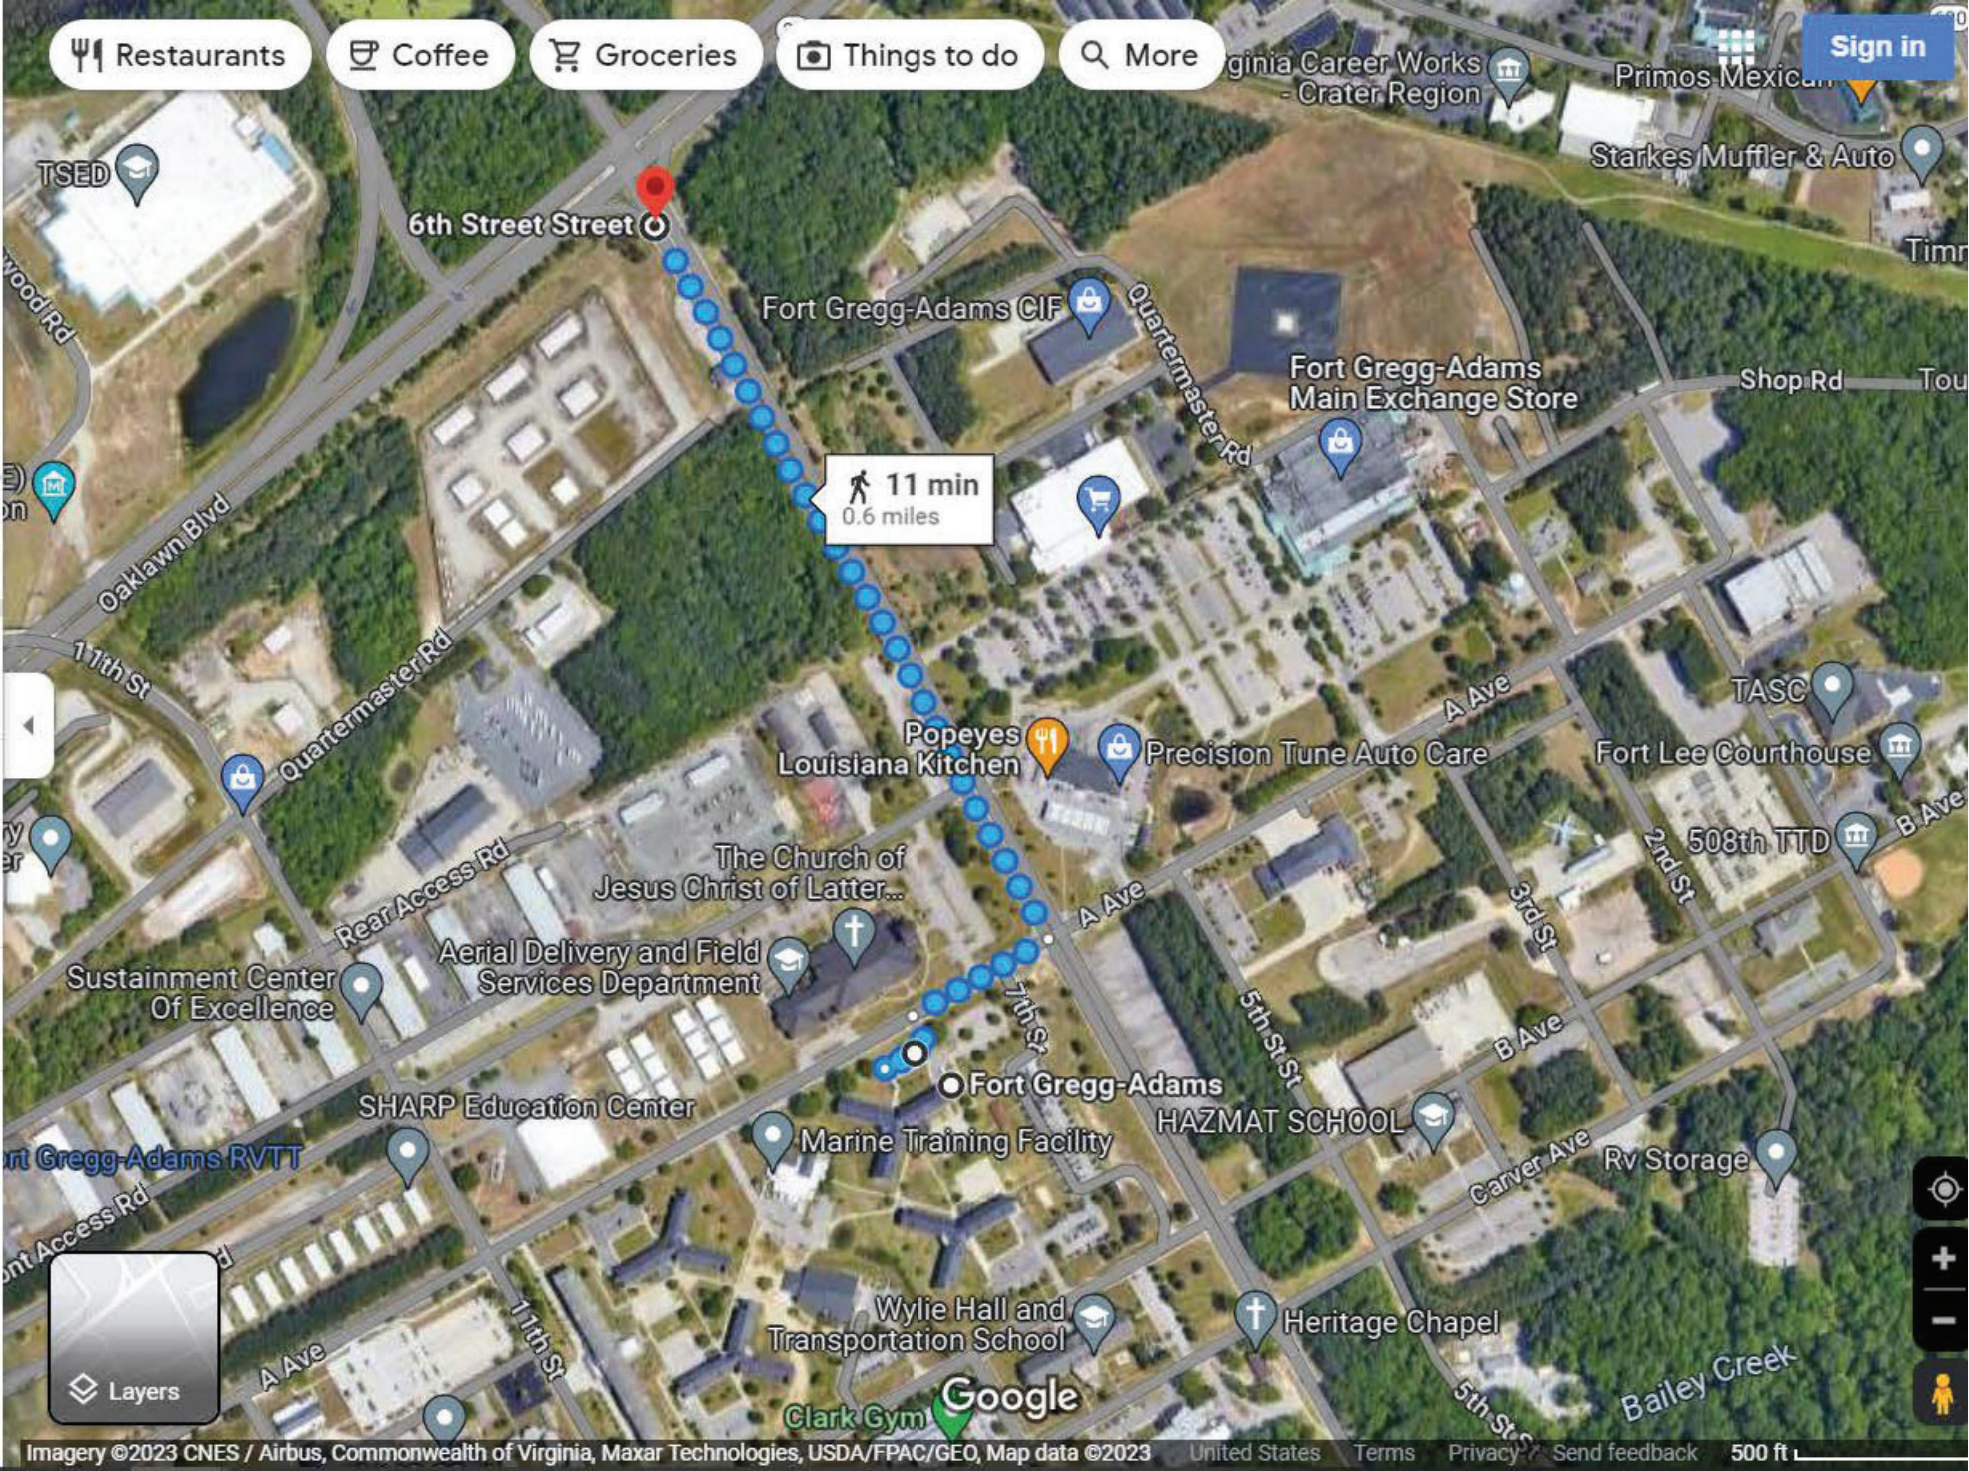

Strip Maps

Sisisky Gate to M Co

- Best
- 3 min
- 11 min
- 4 min

Fort Gregg-Adams, Virginia

6th St St, Fort Gregg-Adams, VA 23801

Add destination

Options

Send directions to your phone

via 6th St St/Sisisky Blvd 11 min
0.6 mile

Details

Mostly flat

M CO to J CO

Fort Lee, Virginia
 11107 E Ave, Fort Lee, VA 23801
 Add destination
 Leave now Options

Send directions to your phone

via Sisisky Blvd Fastest route, the usual traffic Details	6 min 2.5 miles
via A Ave	8 min 3.0 miles
via Mahone Ave and A Ave	8 min 2.9 miles

via A Ave and C Ave 5 min
1.7 miles

Explore Paralegal center

Google

Map data ©2022 U

PSTC to Food Court

Leave now Options

	via A Ave Fastest route Details	6 min 2.1 miles
	via B Ave and A Ave	7 min 2.1 miles
	via Mahone Ave and A Ave	7 min 2.1 miles