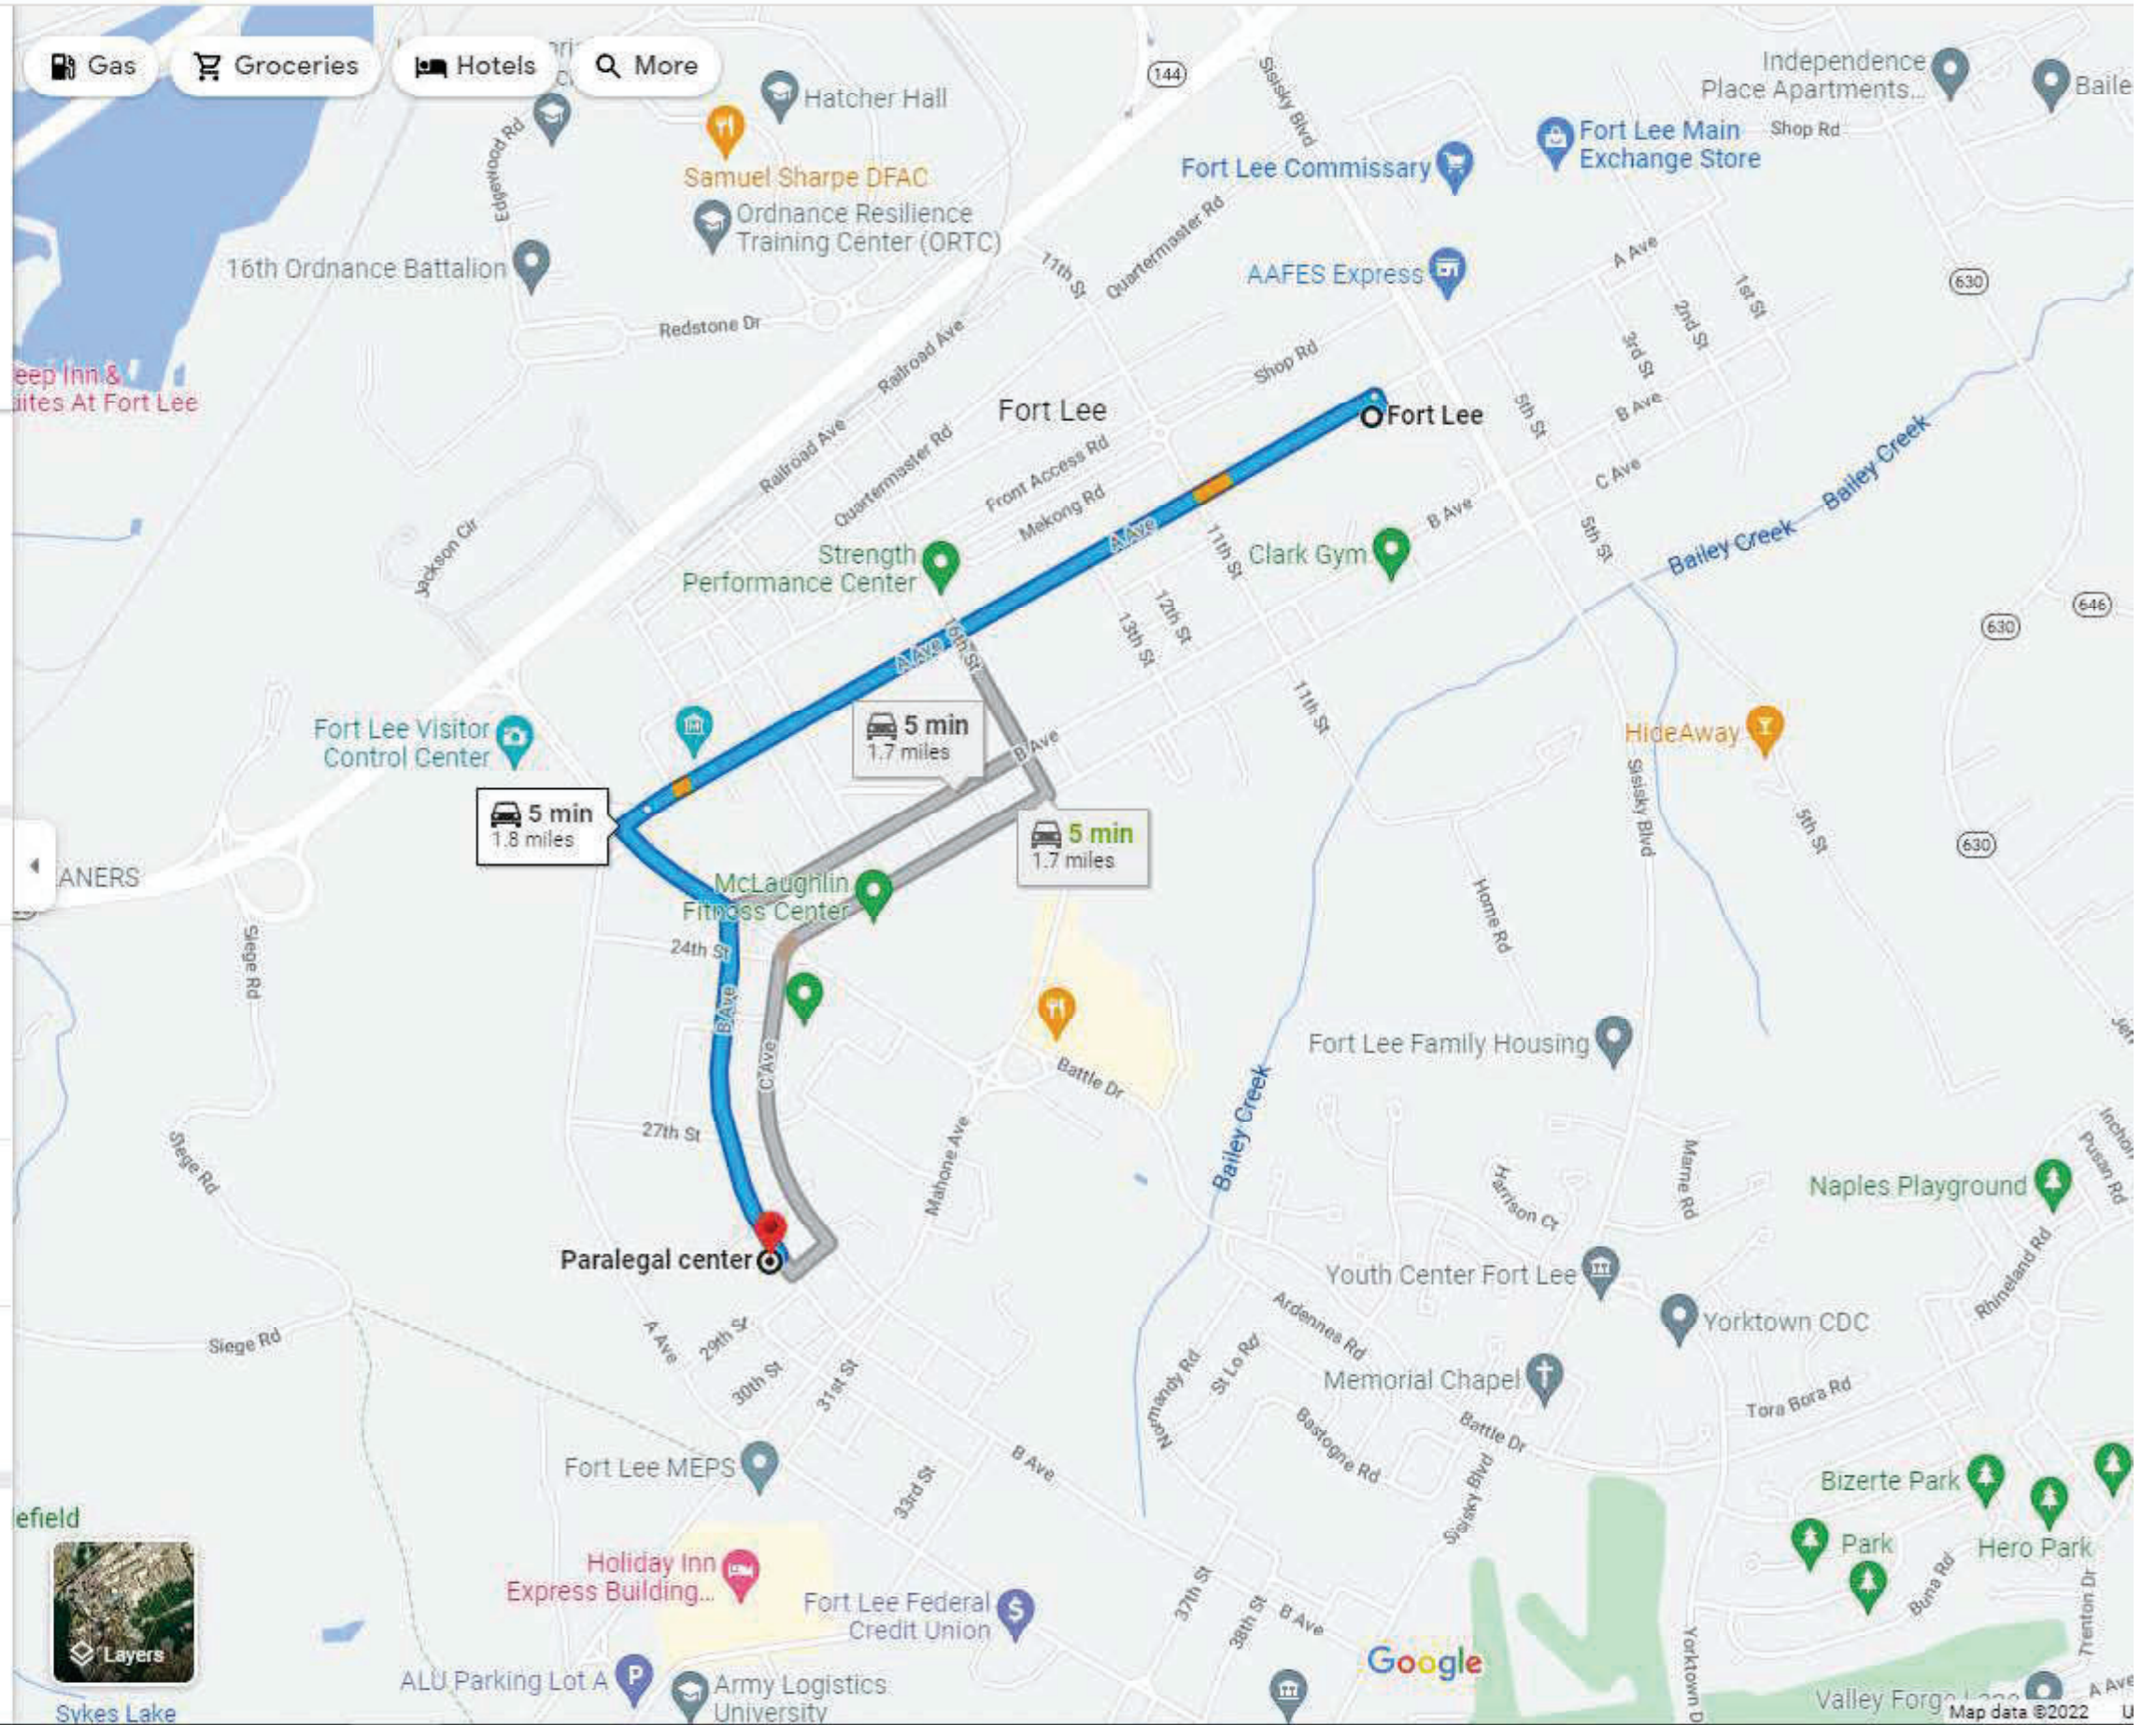

Strip Maps

Sisisky Gate to M Co

- Best
- 3 min
- 11 min
- 4 min

Fort Gregg-Adams, Virginia

6th St St, Fort Gregg-Adams, VA 23801

Add destination

Options

Send directions to your phone

via 6th St St/Sisisky Blvd 11 min
0.6 mile

Details

Mostly flat

M CO to J CO

Fort Lee, Virginia
 11107 E Ave, Fort Lee, VA 23801
 Add destination
 Leave now Options

Send directions to your phone

via Sisisky Blvd Fastest route, the usual traffic Details	6 min 2.5 miles
via A Ave	8 min 3.0 miles
via Mahone Ave and A Ave	8 min 2.9 miles

Close

Avoid

Distance units

- Highways
- Tolls
- Ferries

- Automatic
- miles
- km

Send directions to your phone

via A Ave and B Ave 5 min
Fastest route 1.8 miles
[Details](#)

via A Ave, 16th St and B Ave 5 min
1.7 miles

via A Ave and C Ave 5 min
1.7 miles

Explore Paralegal center

Google

Map data ©2022 U

PSTC to Food Court

Leave now Options

	via A Ave Fastest route Details	6 min 2.1 miles
	via B Ave and A Ave	7 min 2.1 miles
	via Mahone Ave and A Ave	7 min 2.1 miles