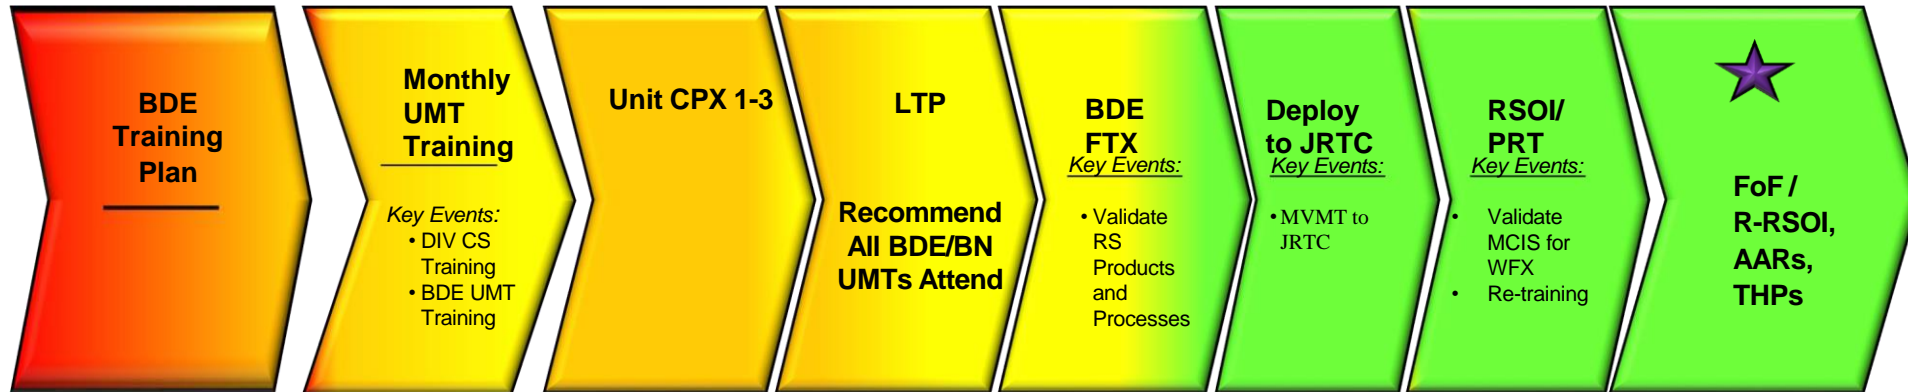

# Road to JRTC Success Sample

DIV CS Help to BDE UMT

D-360

D-180

D-90

Deploy (D), R01-R10

★ T01-T14, R-RSOI

How Can JRTC UMT OCTs Assist You?

It is highly recommended that the Division Chaplain and Master Religious Affairs NCO Visit JRTC During FoF